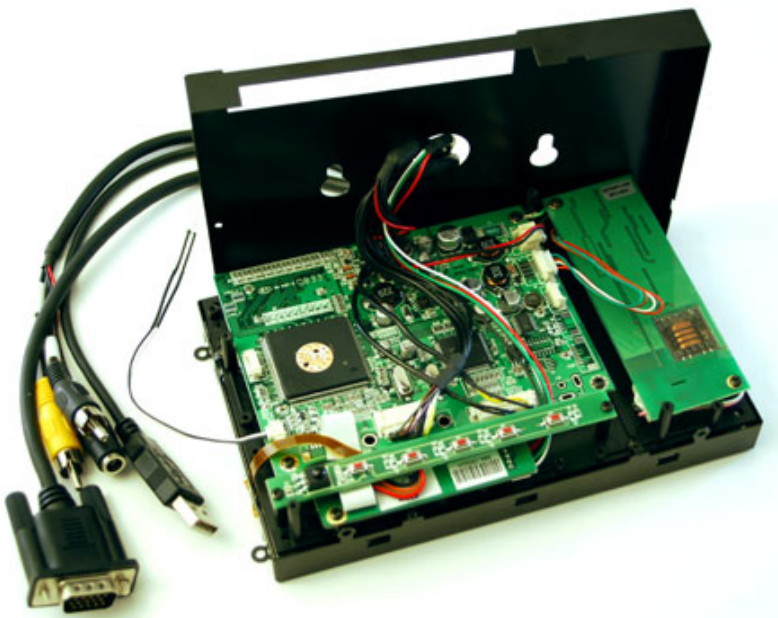

249.00 EUR  
incl. 19% VAT, plus [shipping](#)

- Open-Frame !
- Auto Power On !
- Auto-Dimmer !

CARTFT.COM

**Support:**  [Dimensions](#) | [800x480 Driver \(Windows 7\)](#)

**New :** LED-Backlight-Technology, with optimized color saturation enabling particular high and shining display. The scale of displayable color nuances is increased by 45% because of the new technology. Conventional LCDs are based on CCFL backlight, which can display approx. 72% of the standard color scale of NTSC (National Television Systems Committee). With LED-Backlight-Technology 104% of the NTSC-color scale can be displayed. This results in displaying in a highly realistic manner.

With the new Open-Frame TFT display-series from CarTFT you get back control : The ruggedized metal frame enables you a stable installation. The single modules (Mainboard, Touchscreen controller, Power inverter and button-frame) can be screwed off from the rear side and being positioned elsewhere. This way you can install the connector cables more easier and the display thickness shrinks also.

<b>Spezifications</b>	
Screen size	7" digital
Aspect Ratio	16:9 wide TFT screen
Dot Resolution	2400x480= 1,152,000 dots
Physical Resolution	800x480
Supported Resolutions	640x480-1024x768
Color configuration	RGB stripe
Brightness	500 nits
Contrast	500:1
Operating temperature	-30°C to 85°C
Power input	DC 9-30V
Power consumption	max. 8W

<i>Video system</i>	2x Video inputs (PAL/NTSC) 1x VGA input
<i>Dimensions</i>	167 x 105.5 x 32.1 mm Display : 155 x 88 mm
<i>Video input signal</i>	1.0Vp-p, composite video
<i>Features</i>	Full function OSD control (english) Auto-Dimmer Auto Power On/Off Autodimmer
<i>What is included ?</i>	- 7" VGA Open-Frame Touchscreen TFT with Video-support
	- Power Adapter f. EU 230V
	- Cigarette Lighter Adapter
	- Touchscreen Driver-CD
	- Manual